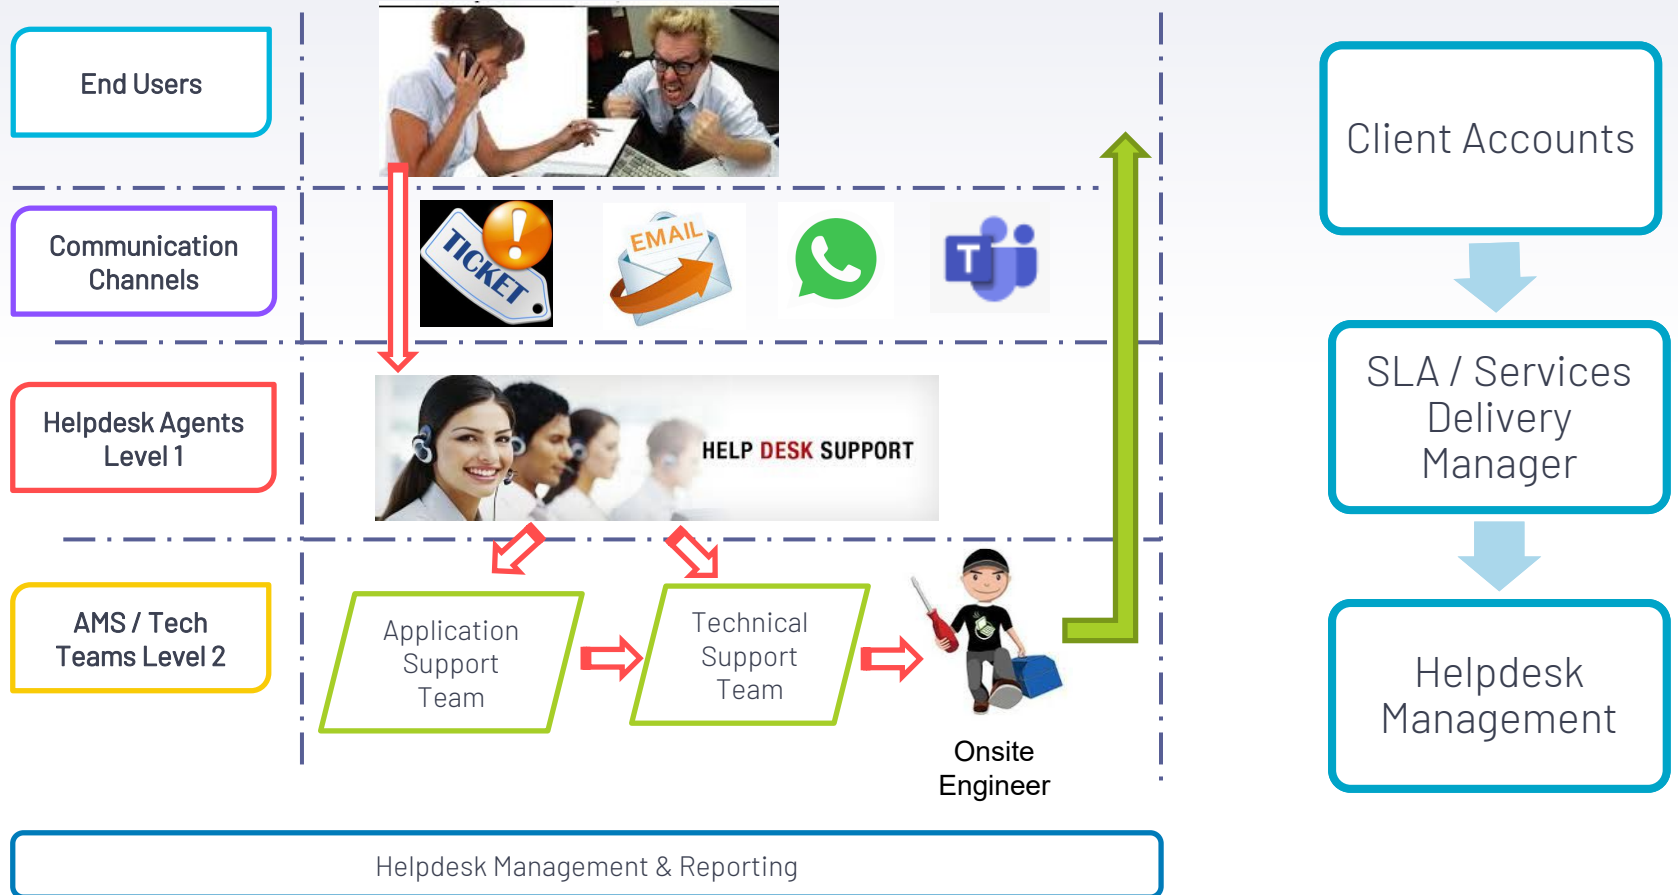

Tailor fit Industry practice solutions

Software Services Tree

Our knowledgebase Matrix

Aims & Vision

Pixelcare with its industry knowledge and knowhow is currently embarking into offering Industry tailored fit solutions which can be as simple as unpacking the software and using it with a basic plug and play mechanism. This is to facilitate lesser implementation time and cost effectiveness together our end clients

Always Solutions Driven

Goals

Our uniqueness is in to become a niche end to end solutions provider with a market edge of being product independent and enable our clients a tailored fit systems within the shortest span of time and keeping Lowest costs of ownerships.

Helpdesk support structure

Partner Alliances

ERP / ACCOUNTING

RETAIL / LOGISTICS

MANUFACTURING / HEALTHCARE & PROJECT MANAGEMENT SYSTEM

MOBILITY

HOSTING PARTNERS

Client Alliances