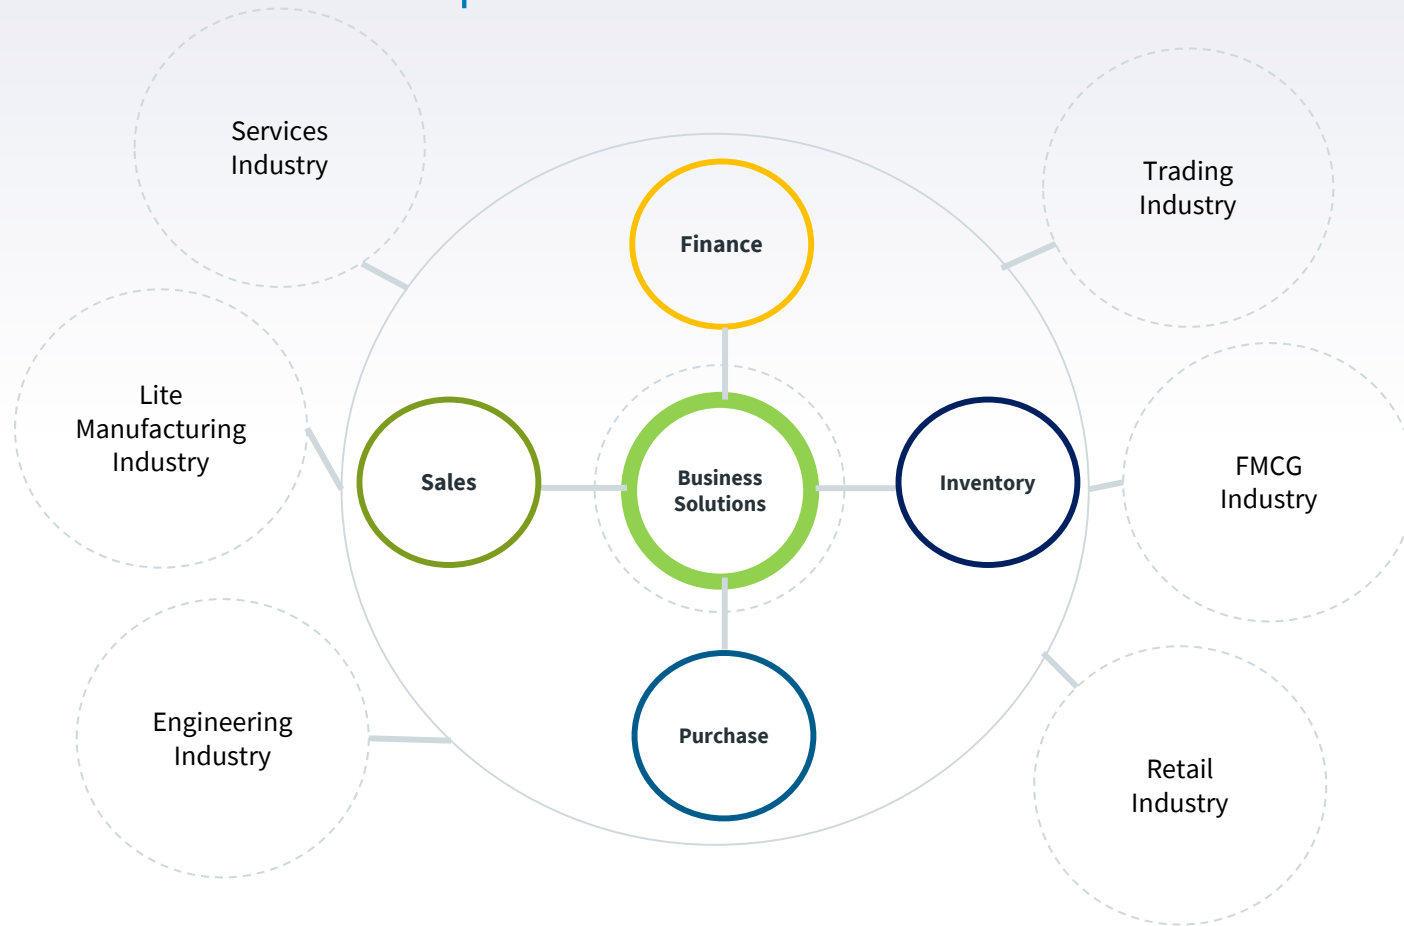

Tailor fit Industry practice solutions

Software Services Tree

Our knowledgebase Matrix

Aims & Vision

Pixelcare with its industry knowledge and knowhow is currently embarking into offering Industry tailored fit solutions which can be as simple as unpacking the software and using it with a basic plug and play mechanism. This is to facilitate lesser implementation time and cost effectiveness together our end clients

Always Solutions Driven

Goals

Our uniqueness is in to become a niche end to end solutions provider with a market edge of being product independent and enable our clients a tailored fit systems within the shortest span of time and keeping Lowest costs of ownerships.